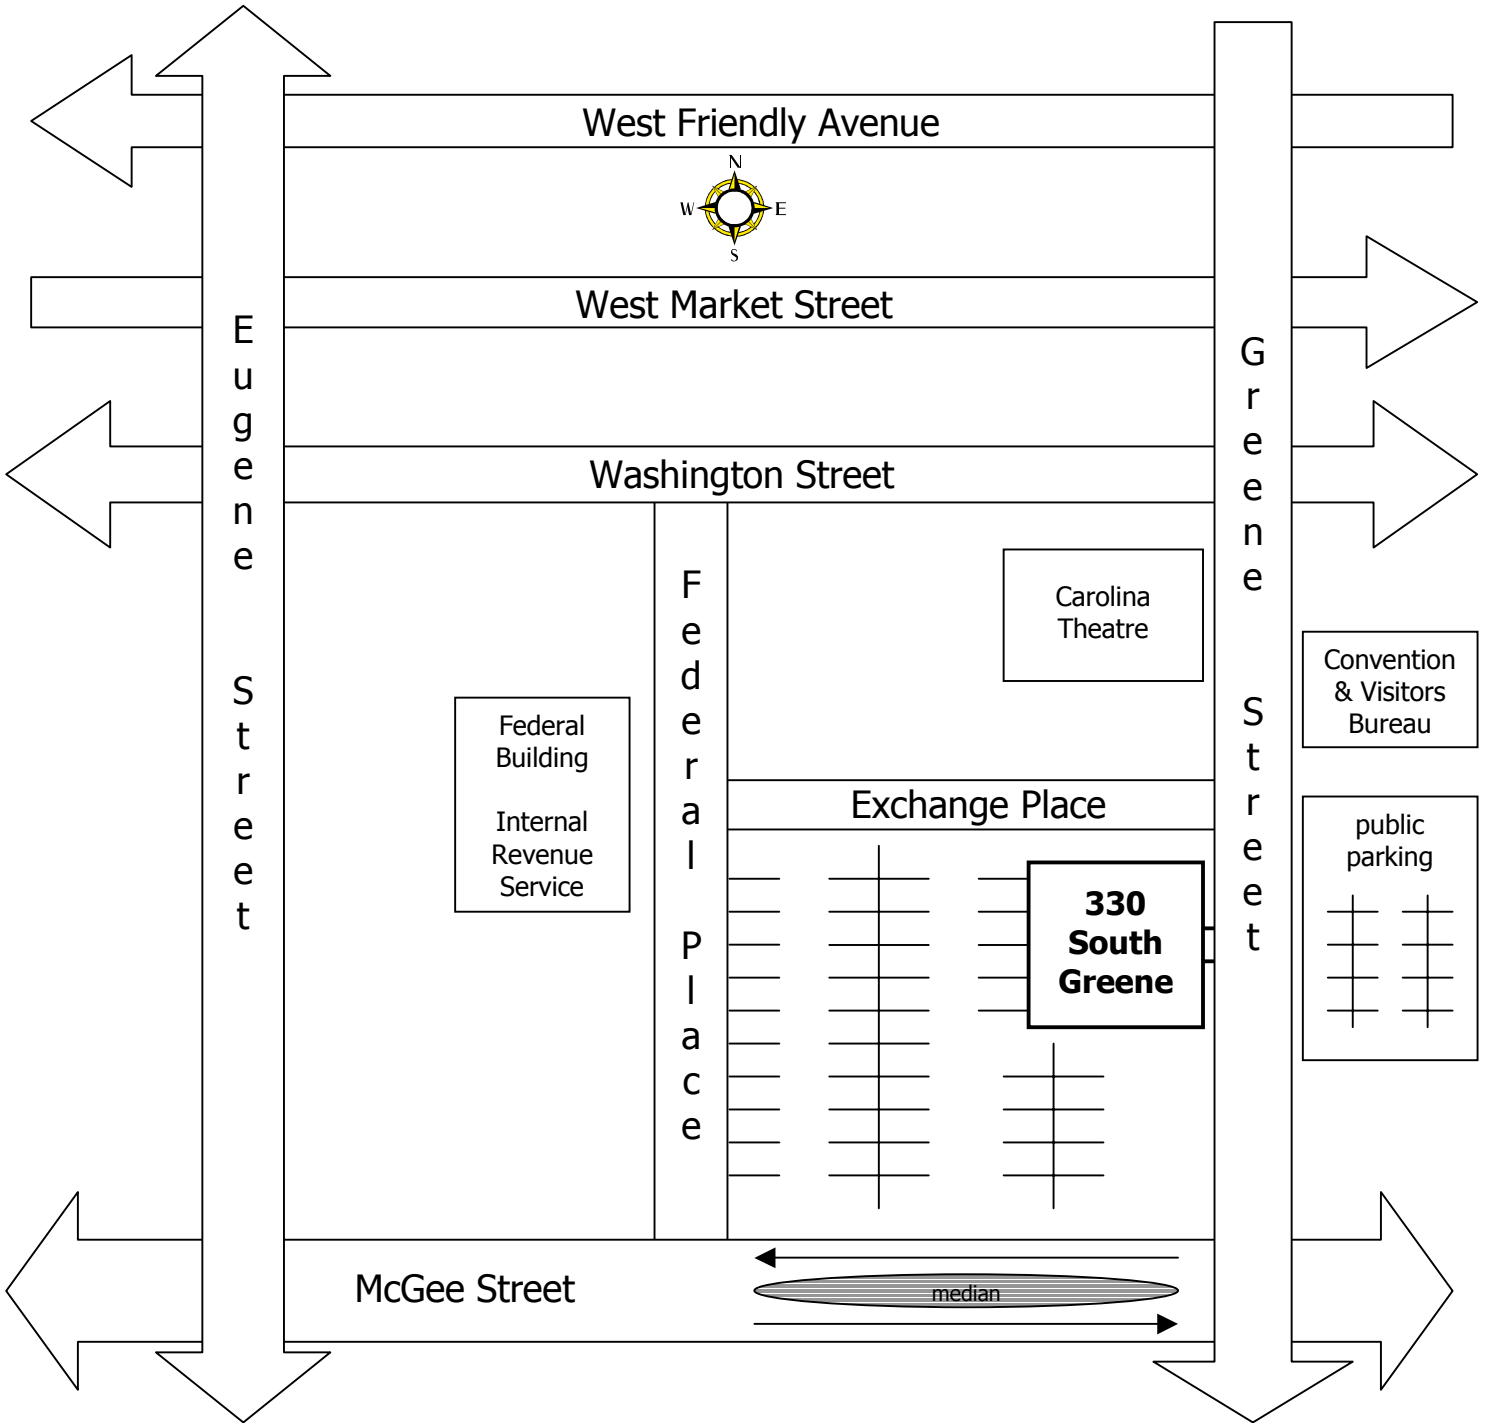

# MAP OF FOUNDATION PLACE 330 South Greene Street Greensboro, North Carolina

WELCOME to Foundation Place, home of the Community Foundation of Greater Greensboro and the Cemala Foundation. Please...

...park in spaces directly behind the building that are designated "visitor" or "CFGG", or in the spaces by McGee Street. Parking is also available in the public (metered) lot on Greene Street.

...enter the building through the main entrance on Greene Street.